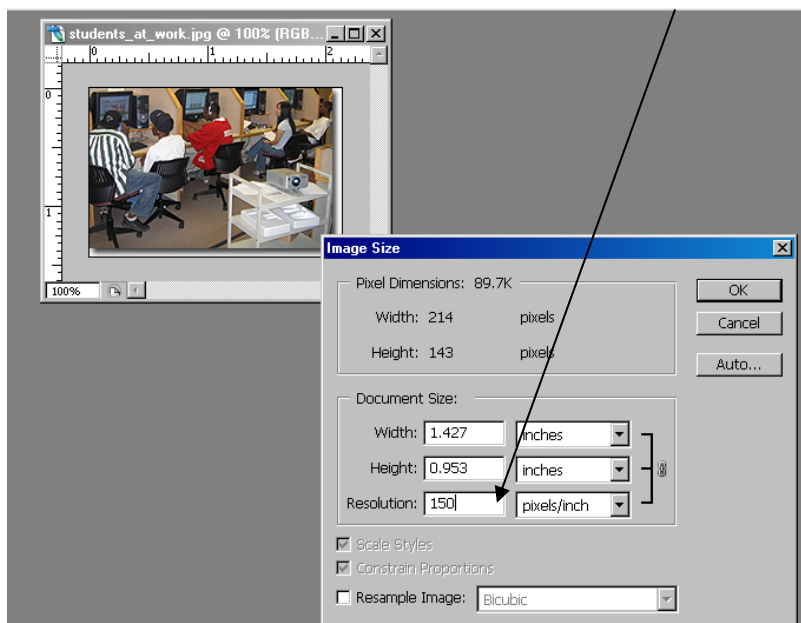

## To prepare images for print when captured from the Web using Adobe Photoshop CS4

This picture is the actual size that was captured from the Web.  
The pixels in the picture are for web use (100 pixels or 75 pixels/inch).  
Fewer pixels, smaller file... Image is a jpg file.

To prepare a high quality print, select **Image > Image Size**. Select Constrain Proportions. Deselect Resample image. This “grays out” the pixel dimensions, thereby not removing pixels from the image. Replace the resolution of 100 pixels/inch with 150 pixels/inch. Save as a .TIF file for printing.

This will print a very small picture,  
but of good quality.

Written by Regina Conboy; revised for CS4  
10/09