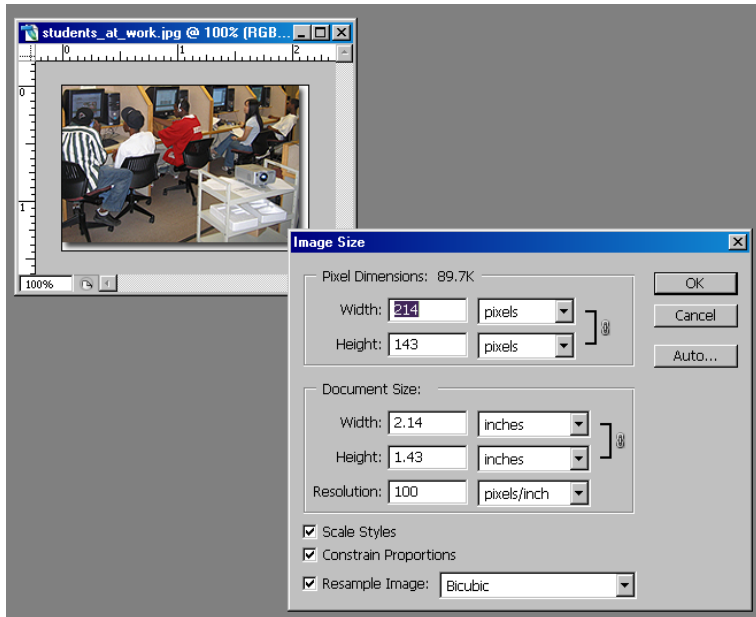

## To prepare images for print when captured from the Web using Adobe Photoshop CS4

This picture is the actual size that was captured from the Web.  
The pixels in the picture are for web use (100 pixels or 75 pixels/inch).  
Fewer pixels, smaller file... Image is a jpg file.

To prepare a high quality print, select **Image > Image Size**. Select Constrain Proportions. Deselect Resample image. This “grays out” the pixel dimensions, thereby not removing pixels from the image. Replace the resolution of 100 pixels/inch with 150 pixels/inch. Save as a .TIF file for printing.

This will print a very small picture,  
but of good quality.

Written by Regina Conboy; revised for CS4  
10/09